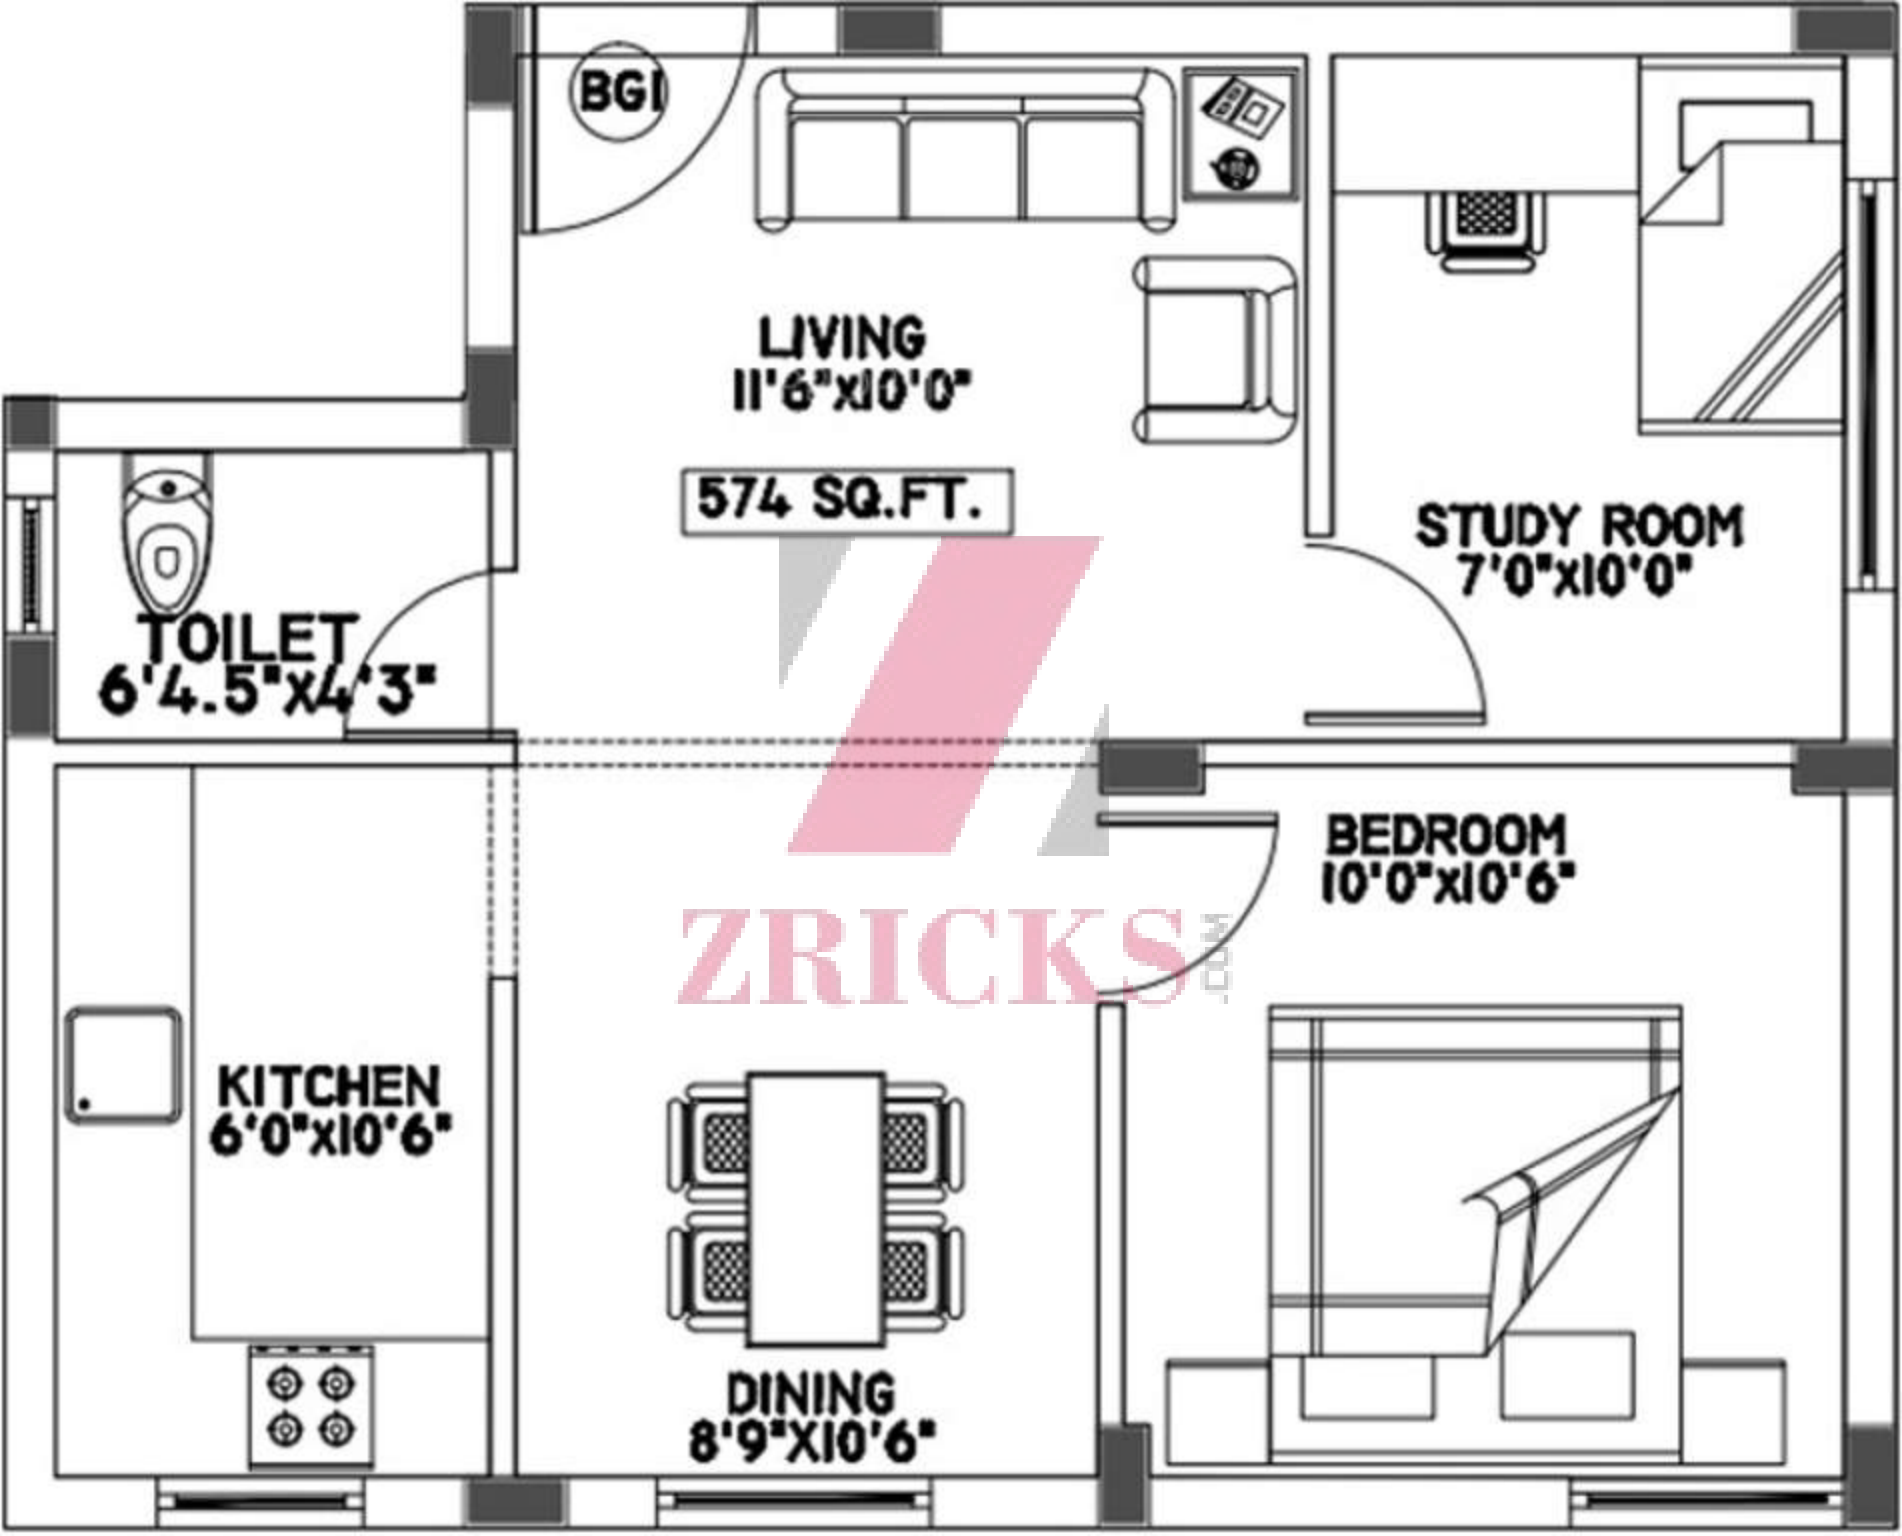

DGI

16'3"X10'0"
LIVING/ DINING

660 SQ.FT.

BEDROOM
11'3"X10'0"

BED ROOM
10'6"X10'3"

KITCHEN
6'6"X10'3"

C. TOILET
4'9"X6'7.5"

A. TOILET
4'9"X6'7.5"

DUCT

TRICKS.COM

BGI

LIVING
11'6" x 10'0"

574 SQ.FT.

STUDY ROOM
7'0" x 10'0"

TOILET
6'4.5" x 4'3"

BEDROOM
10'0" x 10'6"

ZRICKS

KITCHEN
6'0" x 10'6"

DINING
8'9" x 10'6"

ZIRICKS

Oakwood Apartments

BLOCK 9

KANNAGI NAGAR

KARAPPAKAM