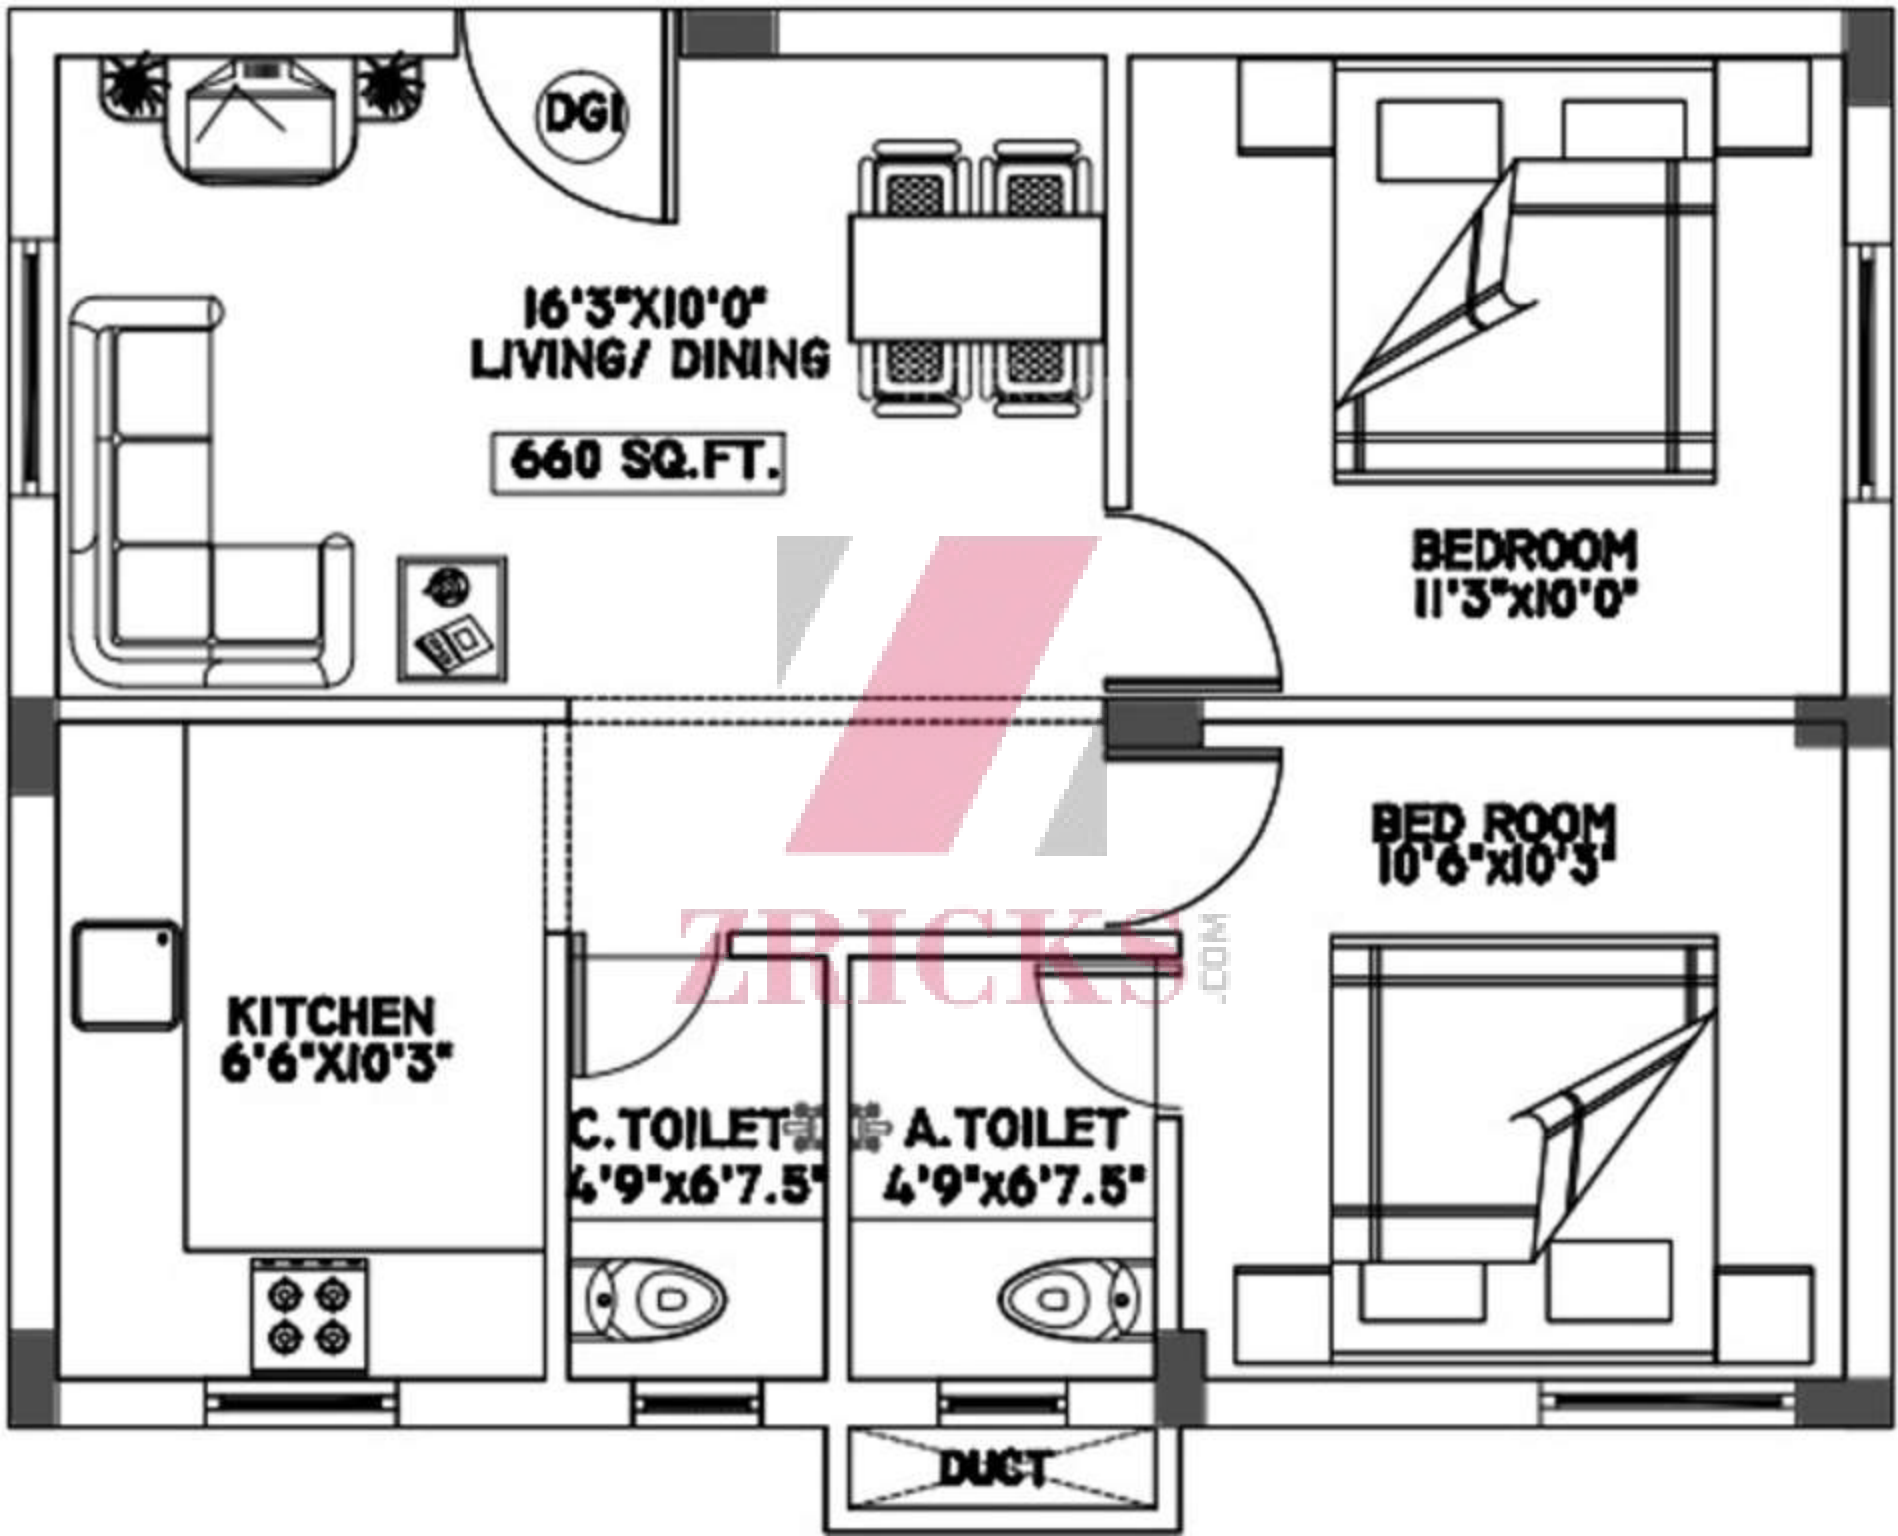

DGI

16'3"X10'0"
LIVING/ DINING

660 SQ.FT.

BEDROOM
11'3"X10'0"

BED ROOM
10'6"X10'3"

KITCHEN
6'6"X10'3"

C. TOILET
4'9"X6'7.5"

A. TOILET
4'9"X6'7.5"

DUCT

TRICKS.COM

BGI

LIVING
11'6" x 10'0"

574 SQ.FT.

STUDY ROOM
7'0" x 10'0"

TOILET
6'4.5" x 4'3"

BEDROOM
10'0" x 10'6"